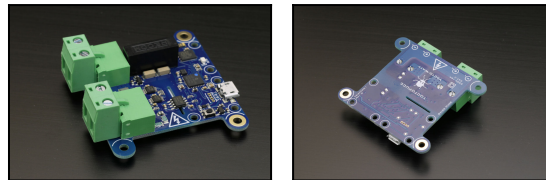

For more information: www.yoctopuce.com/EN/products/yocto-watt